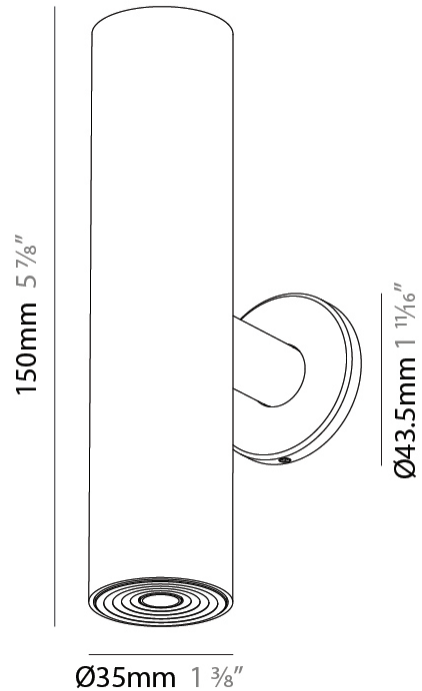

GENERAL

Series: Studio Collection
Subseries: Studio Collection 1
Partner: Prolicht
Division: Architectural
Installation: Surface
Product Type: Wall Surface
Mounting Location: Wall
Light Distribution: Direct / Indirect

PHYSICAL

Shape: Cylinder
Diameter (mm): 35
Diameter (in): 1 3/8
Height (mm): 150
Height (in): 5 7/8
Weight (kg): 0.338
Fixture Finish: SSR / BKV / CWI / CRY / HAB / UFT / ITA / RUA / FTG / MYG / LOD / PUS / FRO / FUP / KIA / POP / BLS / SPG / MEY / GOH / CHC / COM / ABZ / JAG / OBR / MOS / ROR
Accent Finish: ALU / PBR
Fixture Material: Extruded Aluminum
Cut-out Measurements: 19mm/3/4" Diameter

ELECTRICAL

Lamp Type: LED (Zhaga Standard)
Input Wattage (W): 13
Total Output Wattage (W): 11.8
Dimming: Tri-Mode (Non-Dimming and Phase Dimming (120Vac only) and 0-10V Dimming)
Driver Included: No
Driver Location: Remote
Driver Type: Constant Current - Universal
Driver Class: Class 2
Input Voltage (V): 120 - 277
Constant Current (MA): 500

LED

Color Temperature (°K): 2700 / 3000 / 3500 / 4000
Max. Delivered Lumen (lm): 640 / 677 / 715 / 734
Nominal Lumen (lm): 920 / 974 / 1028 / 1056
CRI: >90 CRI
Lamp Life (hrs): 50000

OPTICAL

Beam Angle: 32 / 58

RATINGS AND CERTIFICATIONS

Certified By: CSA Certified to UL and CSA Standards
IP rating: IP40